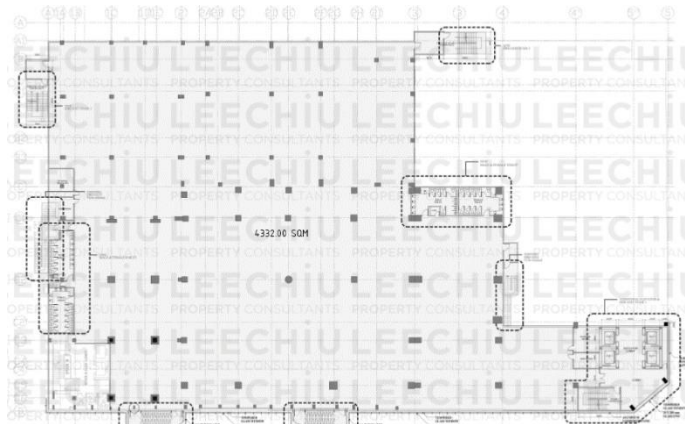

PROPERTY FOR LEASE

ST. FRANCIS SQUARE

Bank Drive corner Julia Vargas
Avenue, Ortigas Center,
Pasig City

ST. FRANCIS SQUARE

GENERAL INFORMATION

Developer	St. Francis Holdings Inc.
Completion Date	3Q 2017
Gross Leasable Area	11,648 square meters
Typical Floor Plate	4,332 square meters
Number of Floors	7
Office Floors	5F to 7F
Certifications	Under Application for PEZA
Floor Density Ratio	1:5
Air-Conditioning	Variable Refrigerant Flow (VRF)
Backup Power	100%
Elevators	3 Passenger Lift 1 Service Lift
Telco Provider	Multiple Providers
Handover Condition	Bare Shell with VRF AC